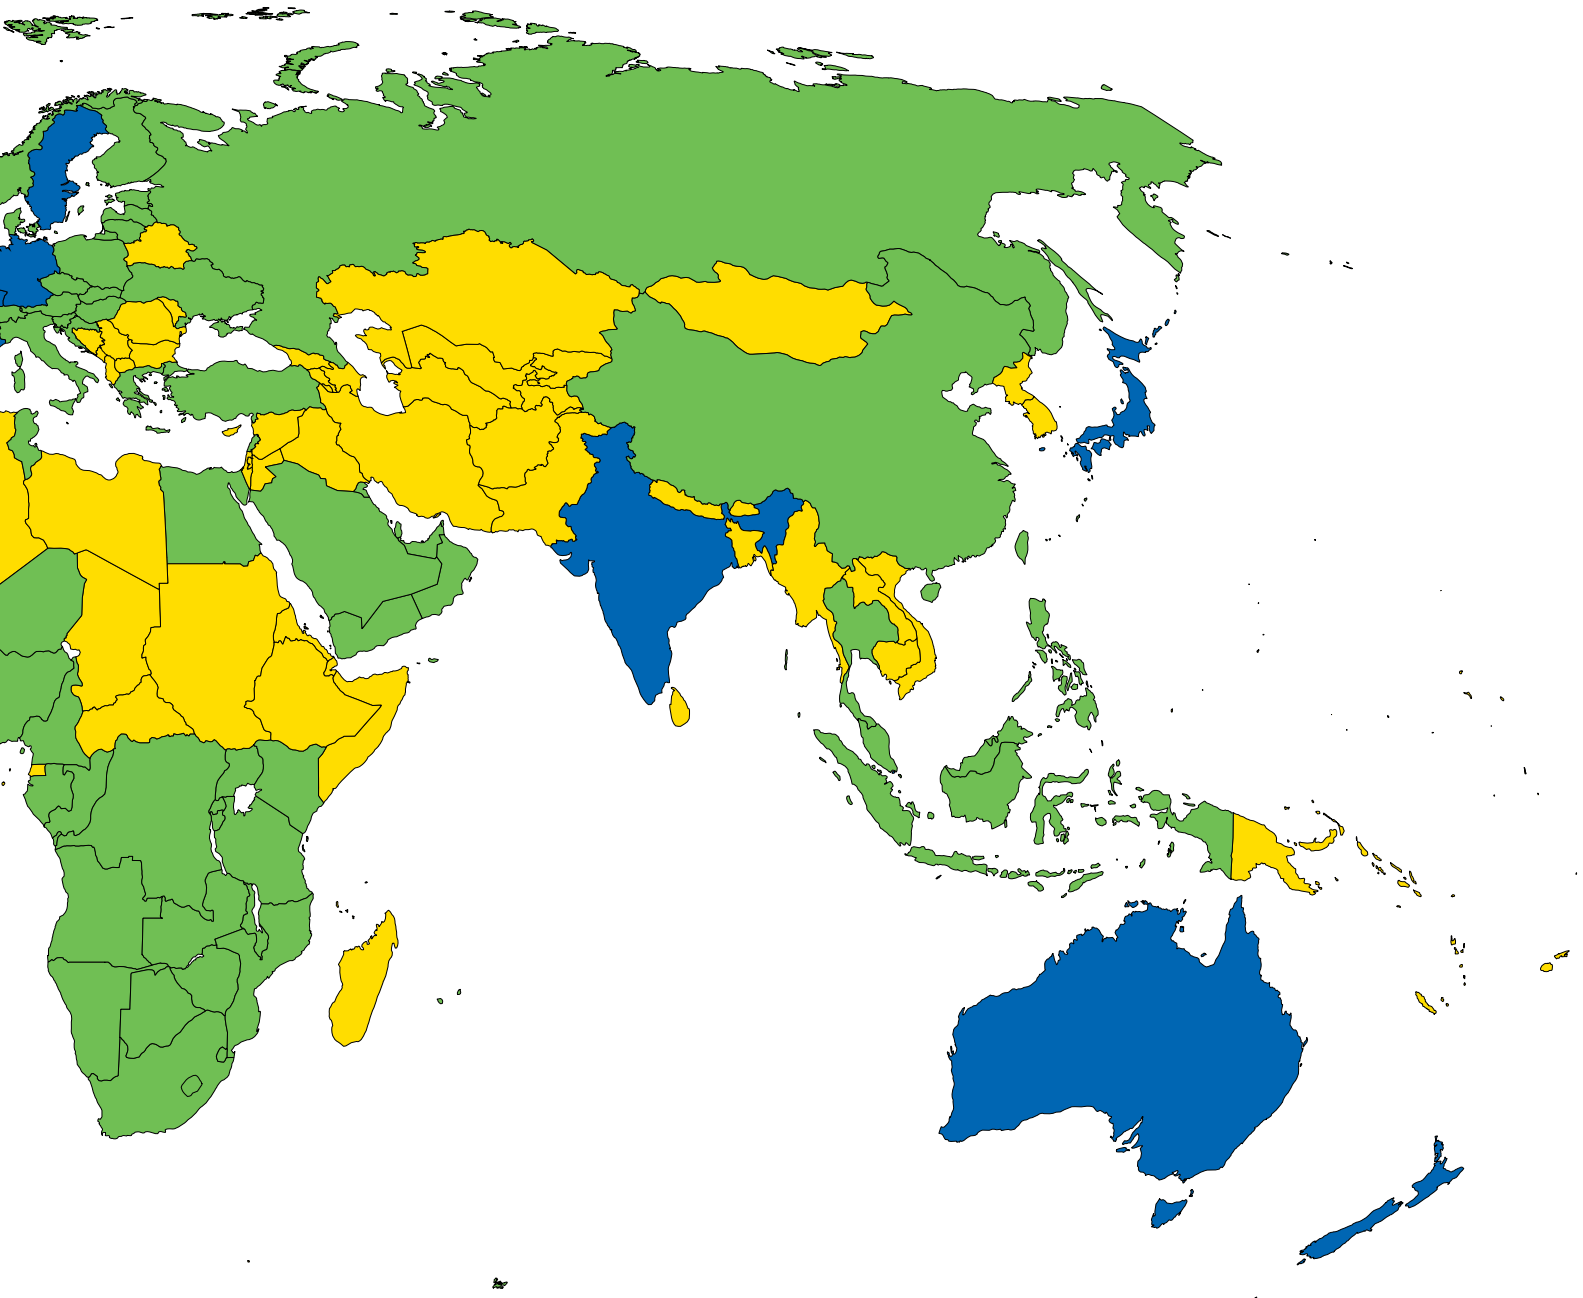

FOR OPTIMAL INSIGHTS AND GEO-INFORMED DECISION MAKING,
LOOK TO PITNEY BOWES SOFTWARE FOR THE HIGHEST QUALITY
GEOCODING SOLUTIONS