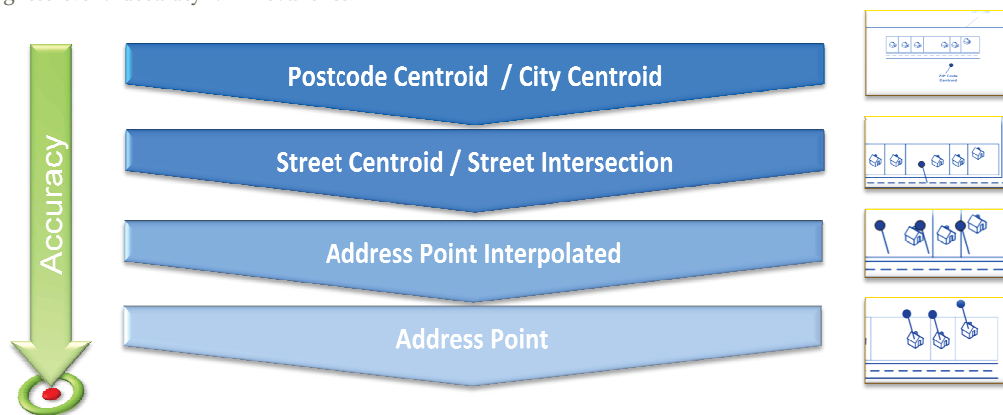

- **Postcode & City Accuracy:** the World Geocoder takes addresses from more than 240 countries/territories worldwide and provides Postcode or City Centroid coordinates. In countries where no more detailed address data is available, it is this kind of accuracy that provides a basic accuracy level.
- **Address Point Interpolated Accuracy:** for a key set of 120 countries/territories, Pitney Bowes Software provides a high accuracy level of Address Point geocoding, interpolated along a house number range on a street segment. This level also provides Street Centroid & Street Intersection geocoding. This accuracy level is appropriate for the majority of location intelligence applications, especially because the geocoded location could be refined by various offsets.
- **Address Point Accuracy:** the highest accuracy level of geocoding is provided by utilizing address point data as a reference data set for geocoding. The associated address point is returned as it is without any further processing. Depending on the source data, the geocode may come in one of the following flavors: center of the property's location (parcel centroid), center of the building, or even as doorway or post-box, or property entrance. Also, POI are covered by this level. Currently, Pitney Bowes Software provides this highest level of accuracy for 12 countries.

Individual Country and Language/Character Set

Our code base for International Geocoding supports UTF-8 character sets, so it is enabled to process all the various world-wide character sets as input and as reference data. However, that does not mean the geocoders can translate and match input from any language into the same language as our reference data out-of-the box.