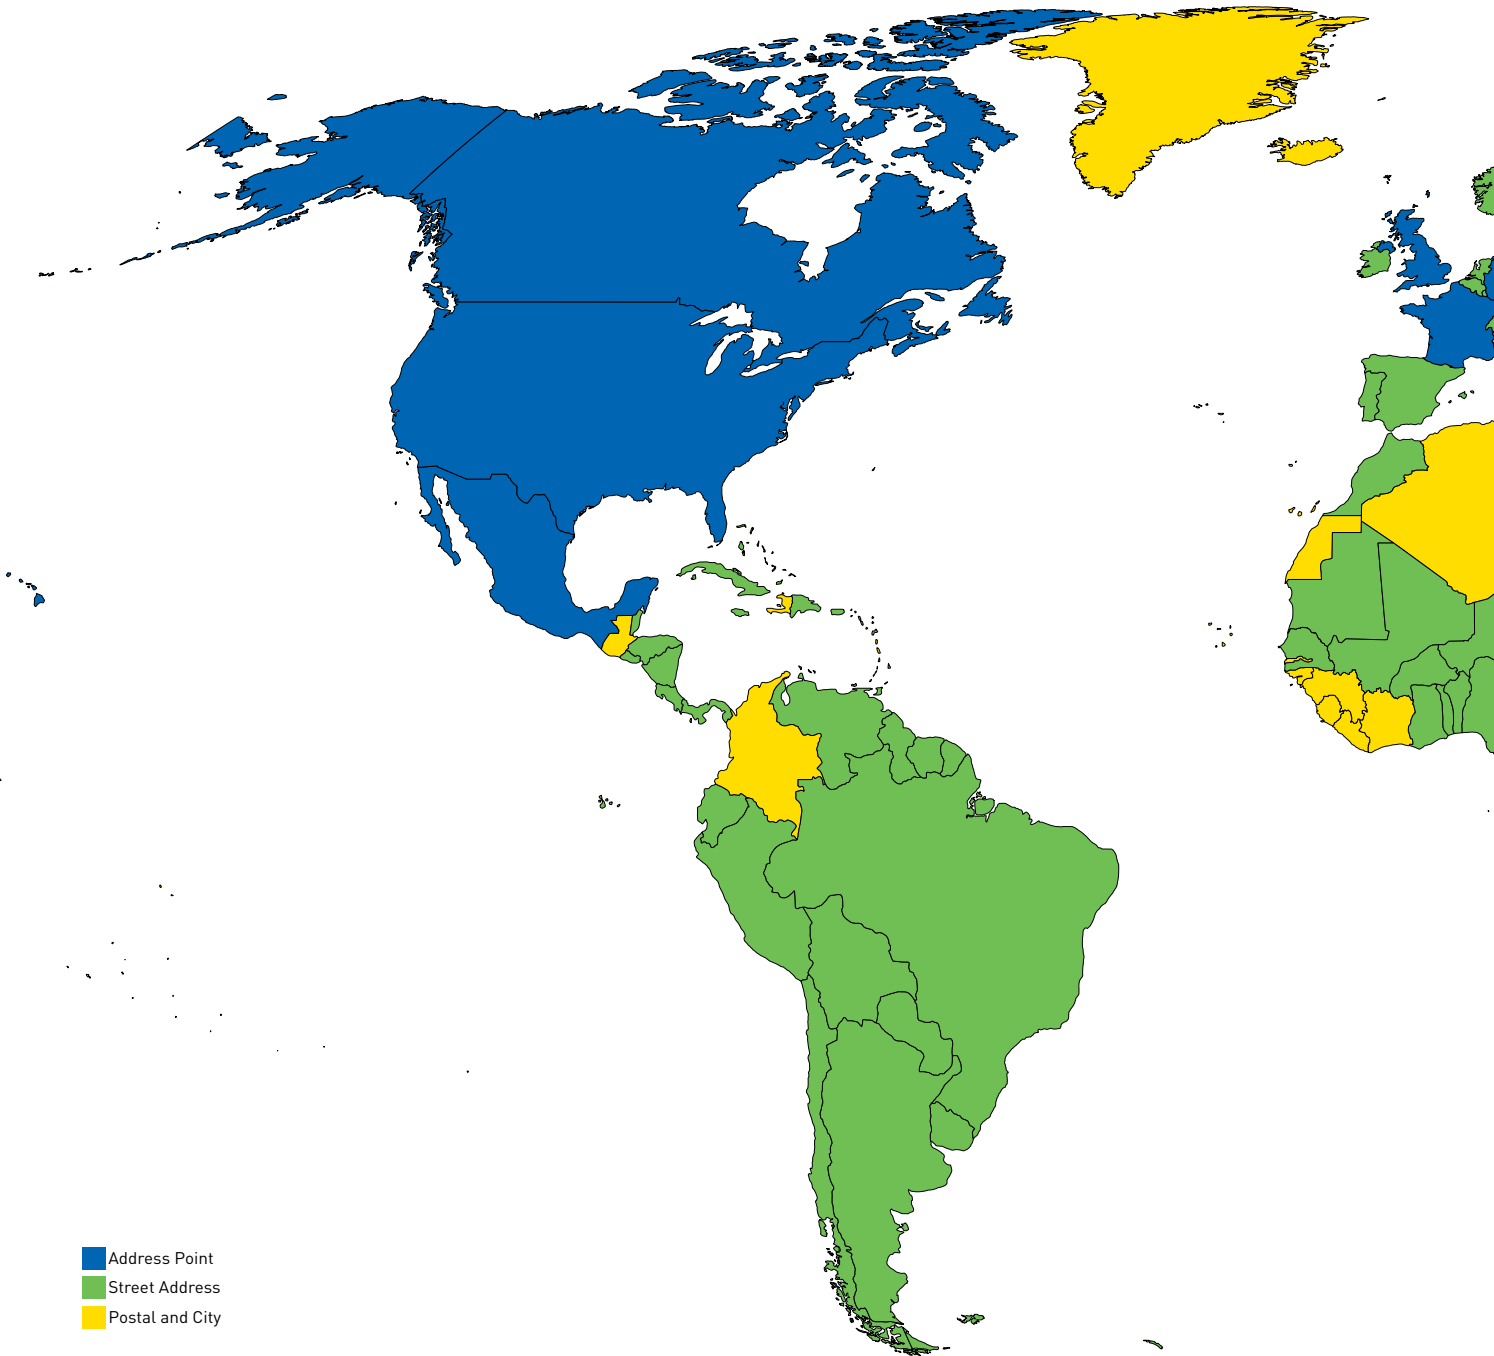

WORLD GEOCODER COUNTRIES

NO.	COUNTRY/TERRITORY	COUNTRY CODE	CITY/ADMIN	POSTCODE
181	Saint Kitts and Nevis	KNA	✓	✗
182	Saint Lucia	LCA	✓	✗
183	Saint Pierre and Miquelon	SPM	✓	✓
184	Saint Vincent and the Grenadines	VCT	✓	✗
185	Samoa	WSM	✓	✗
186	San Marino	SMR	✓	✓
187	Sao Tome and Principe	STP	✓	✗
188	Saudi Arabia	SAU	✓	✓
189	Senegal	SEN	✓	✓
190	Serbia & Montenegro	SCG	✓	✓
191	Seychelles	SYC	✓	✗
192	Sierra Leone	SLE	✓	✗
193	Singapore	SGP	✓	✓
194	Slovakia	SVK	✓	✓
195	Slovenia	SVN	✓	✓
196	Solomon Islands	SLB	✓	✗
197	Somalia	SOM	✓	✗
198	South Africa	ZAF	✓	✓
199	South Georgia and the South Sandwich Islands	SGS	✓	✓
200	Spain	ESP	✓	✓
201	Sri Lanka	LKA	✓	✓
202	Sudan	SDN	✓	✓
203	Suriname	SUR	✓	✗
204	Swaziland	SWZ	✓	✓
205	Sweden	SWE	✓	✓
206	Switzerland	CHE	✓	✓
207	Syrian Arab Republic	SYR	✓	✗
208	Taiwan	TWN	✓	✓
209	Tajikistan	TJK	✓	✓
210	Tanzania, United Republic of	TZA	✓	✗
211	Thailand	THA	✓	✓
212	Timor-Leste	TLS	✓	✓
213	Togo	TGO	✓	✗
214	Tokelau	TKL	✓	✗
215	Tonga	TON	✓	✗
216	Trinidad and Tobago	TTO	✓	✗
217	Tunisia	TUN	✓	✓
218	Turkey	TUR	✓	✓
219	Turkmenistan	TKM	✓	✓
220	Turks and Caicos Islands	TCA	✓	✓
221	Tuvalu	TUV	✓	✗
222	Uganda	UGA	✓	✗
223	Ukraine	UKR	✓	✓
224	United Arab Emirates	ARE	✓	✗
225	United Kingdom	GBR	✓	✓
226	Uruguay	URY	✓	✓
227	USA	USA	✓	✓
228	Uzbekistan	UZB	✓	✓
229	Vanuatu	VUT	✓	✗
230	Venezuela	VEN	✓	✓
231	Vietnam	VNM	✓	✓
232	Virgin Islands, British	VGB	✓	✗
233	Virgin Islands, U.S.	VIR	✓	✓
234	Wake Island	WAK	✓	✗
235	Wallis and Futuna	WLF	✓	✓
236	West Bank (<i>Palestinian Territory, Occupied</i>)	PSE	✓	✗
237	Western Sahara	ESH	✓	✗
238	Yemen	YEM	✓	✗
239	Zambia	ZMB	✓	✓
240	Zimbabwe	ZWE	✓	✗

International Geocoding Coverage

January 2014

10