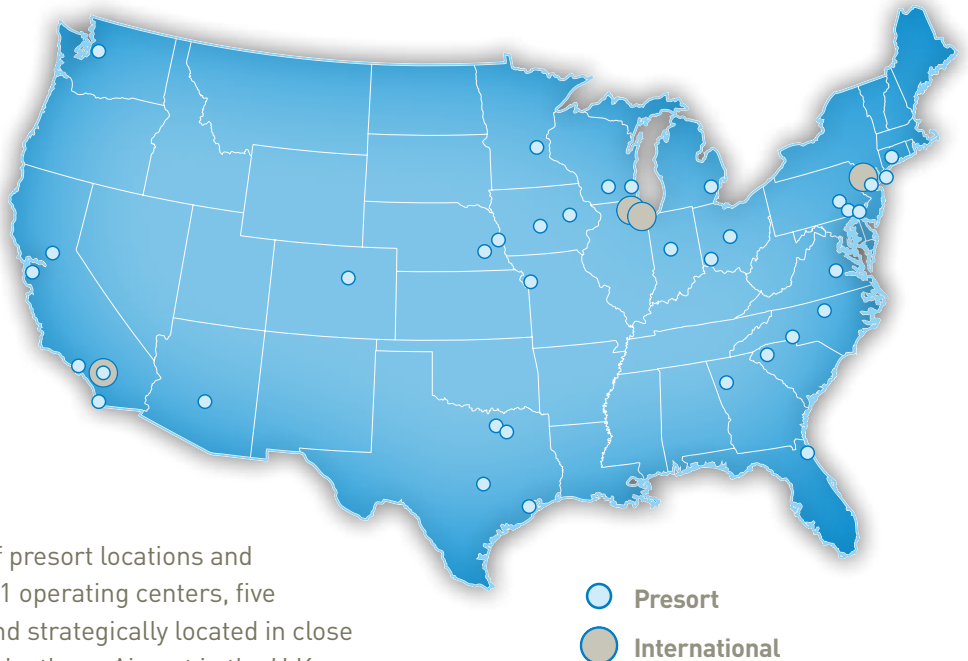

## WE'VE GOT YOU COVERED.

Both nationally and internationally, we've got a full range of facilities at your disposal.

The bridge to the rest of the world:  
Hayes, West London.

Pitney Bowes has the only national network of presort locations and international mail processing facilities. With 41 operating centers, five of which are dedicated to international mail and strategically located in close proximity to major airports in the U.S. and by Heathrow Airport in the U.K., we provide state-of-the-art automation. We sort your mail, quickly, accurately, and securely—helping you connect with your customers and prospects for less.